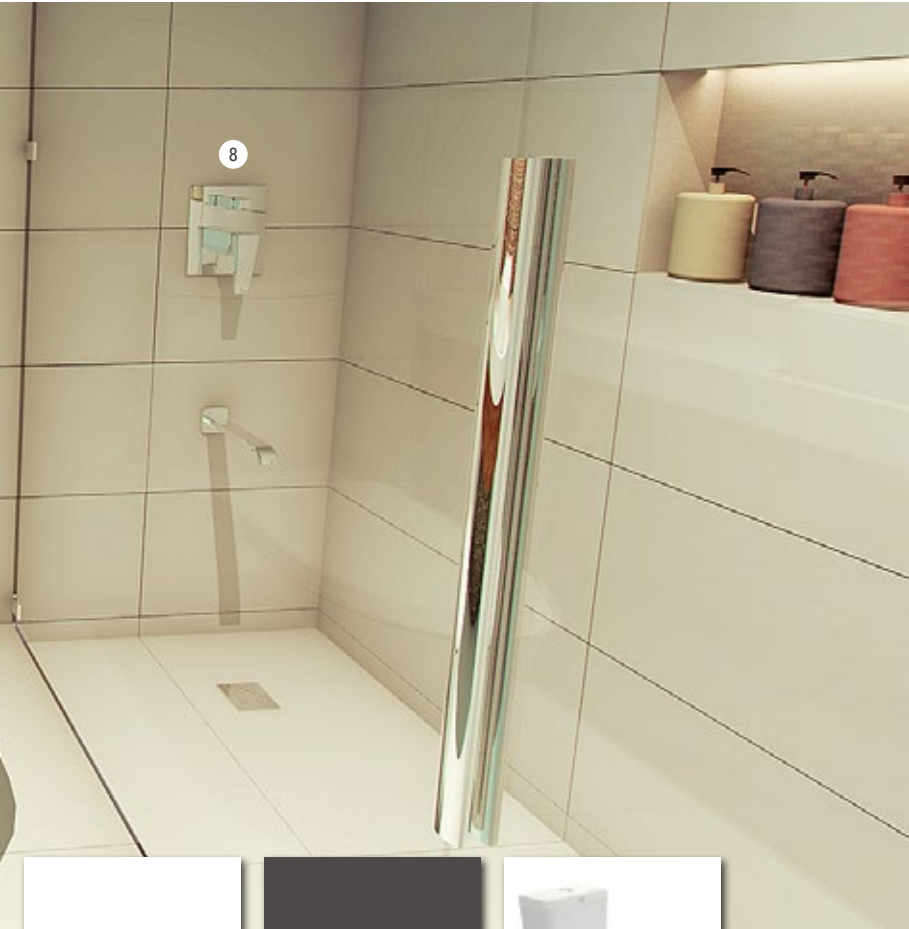

FLAT WHITE CEILING

5W LED PINLIGHT

1  
HOMOGENEOUS MOSAIC  
ACCENT WALL TILES  
(Master's Bathroom)

2  
HOMOGENEOUS CREAM  
WHITE WALL & FLOOR TILES

3  
PURE WHITE SYNTHETIC  
COUNTERTOP

4  
WENGE VENEER CABINETRY

5  
WATER CLOSET  
(Master's Bathroom)

FLAT WHITE CEILING

HOMOGENEOUS GRAY  
ACCENT WALL TILES  
(Other Bathrooms)

WATER CLOSET  
(Other Bathrooms)

6

FAUCET

8

SHOWER SET (Master's Bathroom)